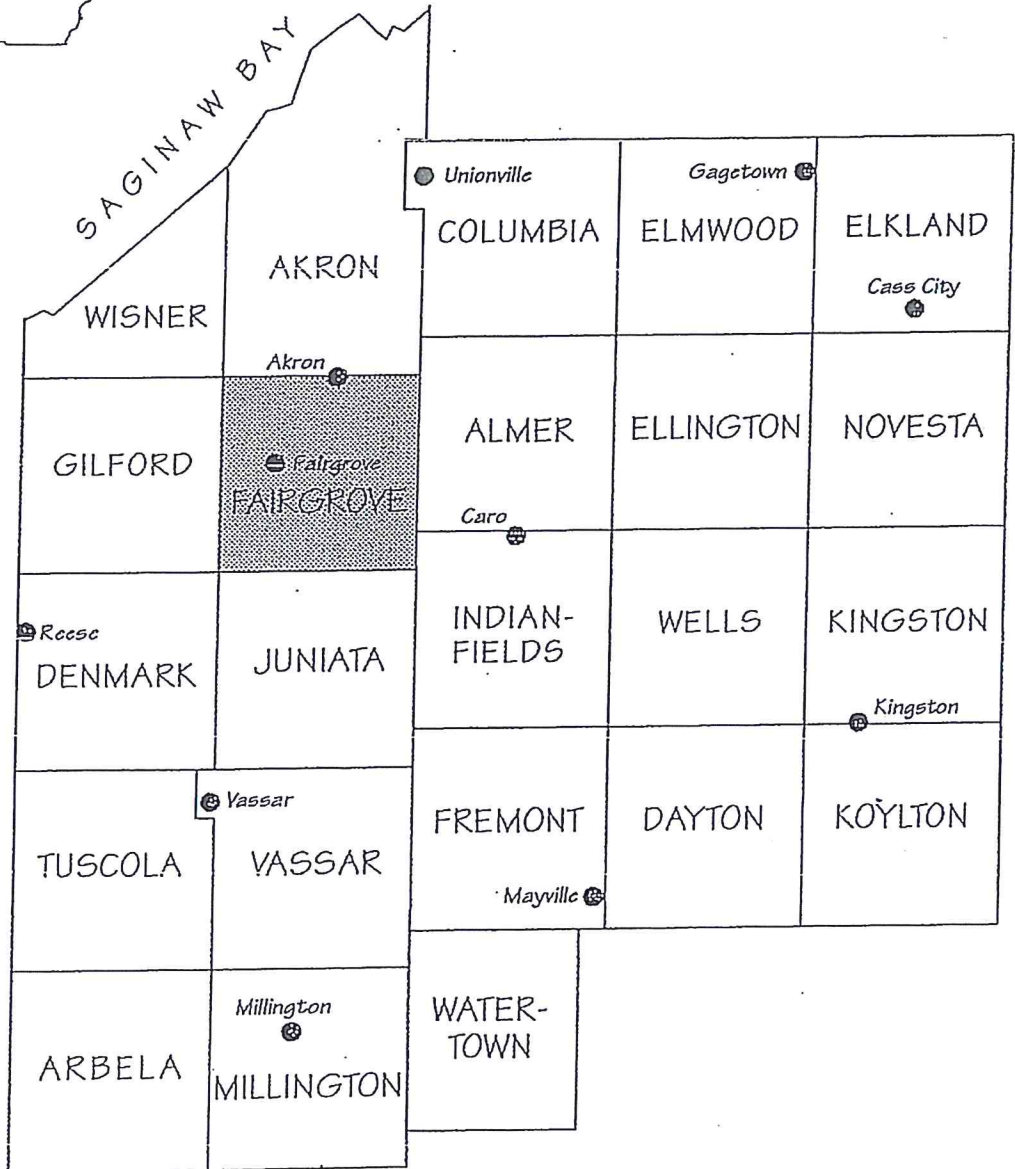

# Village of Fairgrove

Tuscola County, Michigan

## EXISTING LAND USE

- |  |   |
|--|---|
|  RURAL RESIDENTIAL          |  CENTRAL BUSINESS DISTRICT     |
|  SINGLE FAMILY RESIDENTIAL  |  HEAVY COMMERCIAL / INDUSTRIAL |
|  MEDIUM DENSITY RESIDENTIAL |  AGRICULTURE / UNDEVELOPED     |
|  PARKS & RECREATION         |  CEMETERY                      |

# FAIRGROVE VILLAGE

TUSCOLA COUNTY  
MICHIGAN

LOCATION MAP